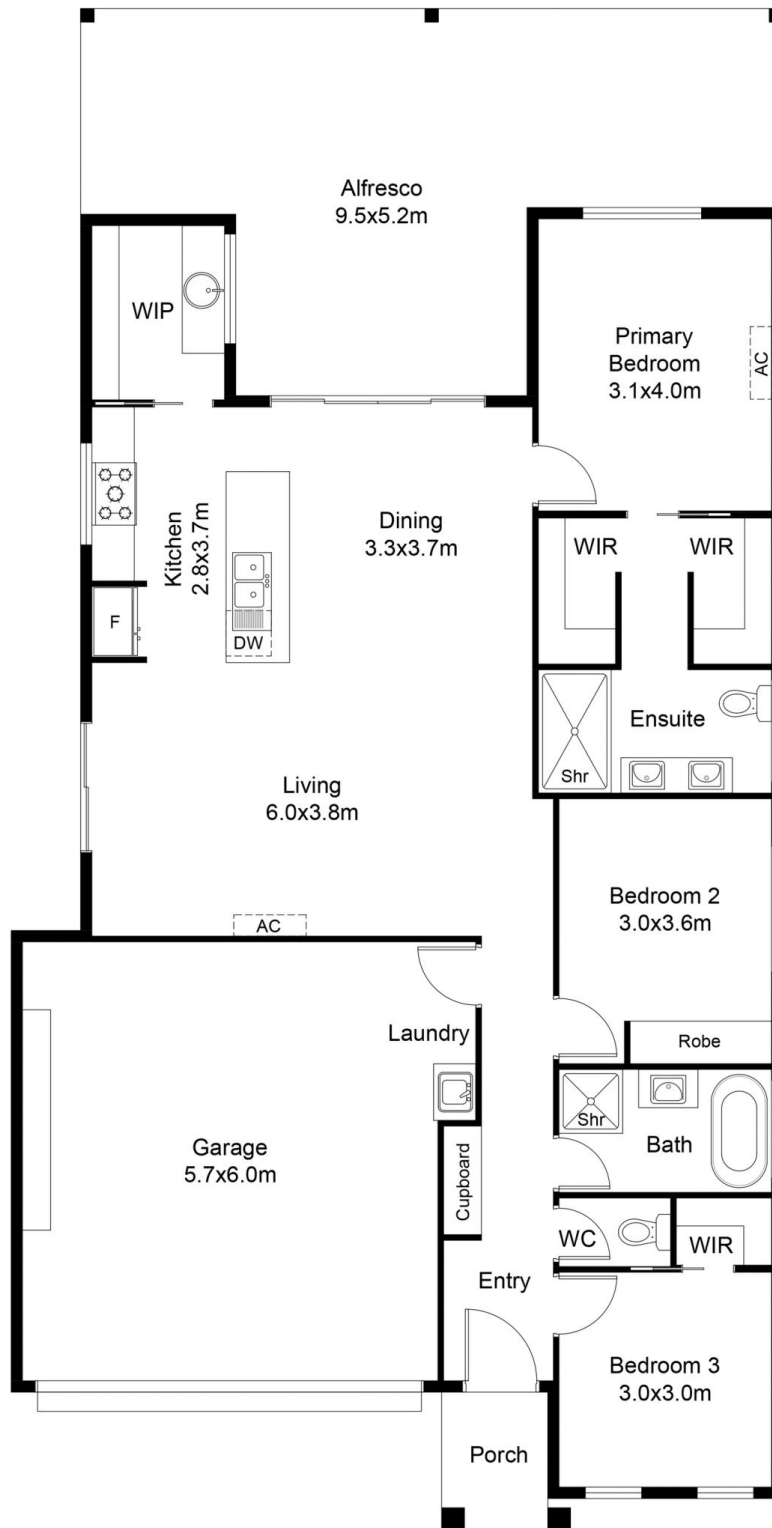

Adam Charlton
07 5495 8001

FLOOR PLAN

Floor Areas

This floor plan including furniture, fixture measurements and dimensions are approximate and for illustrative purposes only. Boxbrownie.com gives no guarantee, warranty or representation as to the accuracy and layout. All enquiries must be directed to the agent, vendor or party representing this floor plan.

Internal : 137 m²
External: 34 m²
Total: 171 m²

15 Fig Tree Circuit, Caboolture